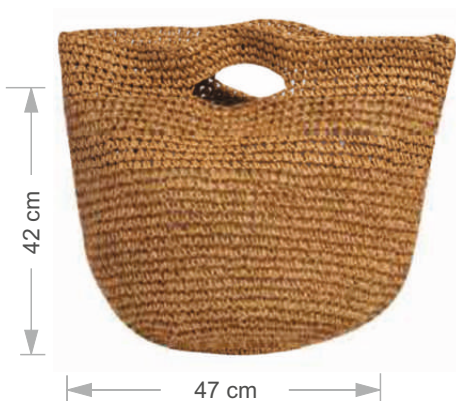

338 (901615)

CODE: KC118X (C118)
COLOR: CAMEL, BLACK
MATERIAL: PAPERSTRAW
HANDLE LENGTH: 10 cm