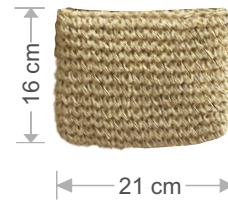

310 (801919)

CODE: KC002AX (C002A)
COLOR: CAMEL, BLACK
MATERIAL: PAPERSTRAW
HANDLE LENGTH: 27 cm

311 (901917)

CODE: B035
COLOR: CAMEL
MATERIAL: PAPERSTRAW
HANDLE LENGTH: 25 cm

312 (001916)

CODE: B068
COLOR: CAMEL
MATERIAL: PAPERSTRAW
HANDLE LENGTH: 29 cm

313 (601918)

CODE: B061
 COLOR: BLACK, CAMEL
 MATERIAL: PAPERSTRAW
 VEGAN
 LEATHER STRAPS
 HANDLE LENGTH: 32 cm

314 (201925)

CODE: B060
 COLOR: CAMEL
 MATERIAL: PAPERSTRAW
 VEGAN
 LEATHER STRAPS
 ZIPPER
 HANDLE LENGTH: 29 cm

315 (201916)

CODE: B059
 COLOR: BLACK, CAMEL
 MATERIAL: PAPERSTRAW
 MAGNETIC BUTTON
 HANDLE LENGTH: 20 cm

316 (901911)

CODE: XWB2310-32
COLOR: NAVY, CAMEL CHECK
MATERIAL: PAPERSTRAW
HANDLE LENGTH: 30 cm

317 (801913)

CODE: XWB2310-21
COLOR: NATURAL, CAMEL
MATERIAL: PAPERSTRAW
HANDLE LENGTH LARGE BAG: 30 cm
HANDLE LENGTH SMALL BAG: 15 cm

318 (901917)

CODE: XWB2310-16 BIG
COLOR: NATURAL
MATERIAL: PAPERSTRAW
HANDLE LENGTH: 33 cm