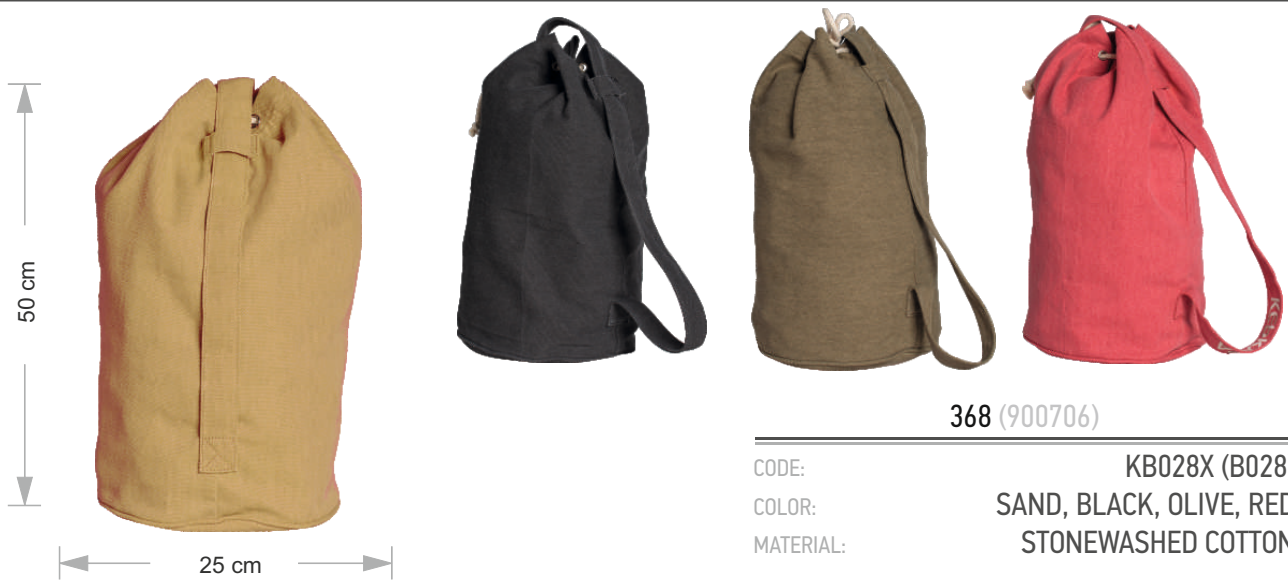

365 (950403)

CODE: KW4X (W4)
 COLOR: BLACK, OLIVE, SAND, RED
 MATERIAL: STONEWASTED COTTON
 HANDLE LENGTH: 15 cm

ΤΣΑΝΤΕΣ

BAGS

366 (950504)
367 (200706)

CODE: KB018X (B018)
COLOR: SAND, BLACK, OLIVE, RED
MATERIAL: STONEWASHED COTTON, POLYESTER
HANDLE LENGTH: 30 cm