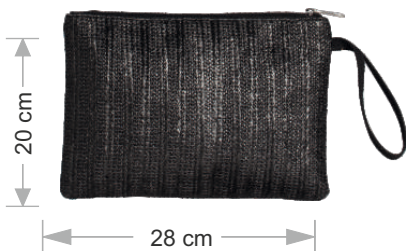

355 (900706)

CODE: KW1X (W1)
COLOR: BLACK, BROWN, NATURAL
MATERIAL: PAPERSTRAW
HANDLE LENGTH: 17 cm