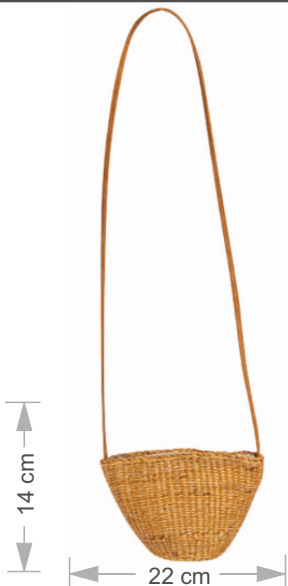

343 (901210)

CODE: XWB2310-26
 COLOR: CAMEL
 MATERIAL: PAPERSTRAW
 HANDLE LENGTH: 9 cm Adj

344 (801208)

CODE: KW3X (W3)
 COLOR: CAMEL, BLACK
 MATERIAL: PAPERSTRAW
 HANDLE LENGTH: 15 cm

345 (901708)

CODE: XWB2310-28
 COLOR: CAMEL, NATURAL
 MATERIAL: PAPERSTRAW
 HANDLE LENGTH: 12 cm

346 (900807)

CODE: KC048X (C048)
 COLOR: NATURAL
 MATERIAL: STRAW
 HANDLE LENGTH: 60 cm

347 (201211)

CODE: KC012AX (C012A)
COLOR: CAMEL
MATERIAL: PAPERSTRAW
HANDLE LENGTH: 70 cm

348 (901808)

CODE: XWB2310-29
COLOR: NATURAL,
MATERIAL: PAPERSTRAW
VEGAN LEATHER
ZIPPER
HANDLE LENGTH: 60 cm