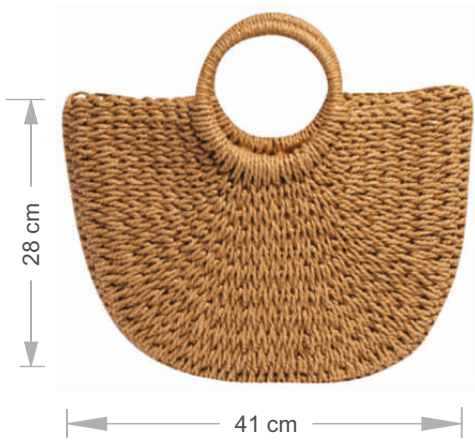

HANDLE LENGTH: **27 cm**

334 (301918)

CODE: **KB019X (B019)**

COLOR: **BROWN, BLACK**

MATERIAL: **PAPERSTRAW**

HANDLE LENGTH: **30 cm**

335 (901817)

CODE: KB020X (B020)
 COLOR: NATURAL
 MATERIAL: PAPERSTRAW
 VEGAN
 LEATHER STRAPS
 HANDLE LENGTH: 50 cm

336 (601815)

CODE: KB008X (B008)
 COLOR: MULTICOLOR
 MATERIAL: PAPERSTRAW
 VEGAN
 LEATHER STRAPS
 HANDLE LENGTH: 45 cm Adj.

337 (901911)

CODE: XWB2310-31
 COLOR: BLACK, CAMEL, WHITE
 MATERIAL: PAPERSTRAW
 HANDLE LENGTH: 30 cm

338 (901615)

CODE: KC118X (C118)
 COLOR: CAMEL, BLACK
 MATERIAL: PAPERSTRAW
 HANDLE LENGTH: 10 cm

339 (901918)

CODE: KC112X (C112)
COLOR: CAMEL
MATERIAL: PAPERSTRAW
HANDLE LENGTH: 12 cm

340 (401917)

CODE: B062
COLOR: CAMEL
MATERIAL: PAPERSTRAW
WOODEN HANDLE
HANDLE LENGTH: 14,5 cm